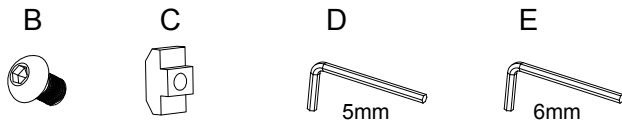

PRODUCT DIMENSIONS

COMPONENT CHECKLIST

Item	Name	QTY
A	Rail-Pole Plate	1
B	M8 x 10mm Screw	4
C	M8 Sliding Nut	4
D	5mm Allen key	1
E	6mm Allen key	1

M Pro Series - Pole Clamp

Scan for info!

EAN: 7350073733668