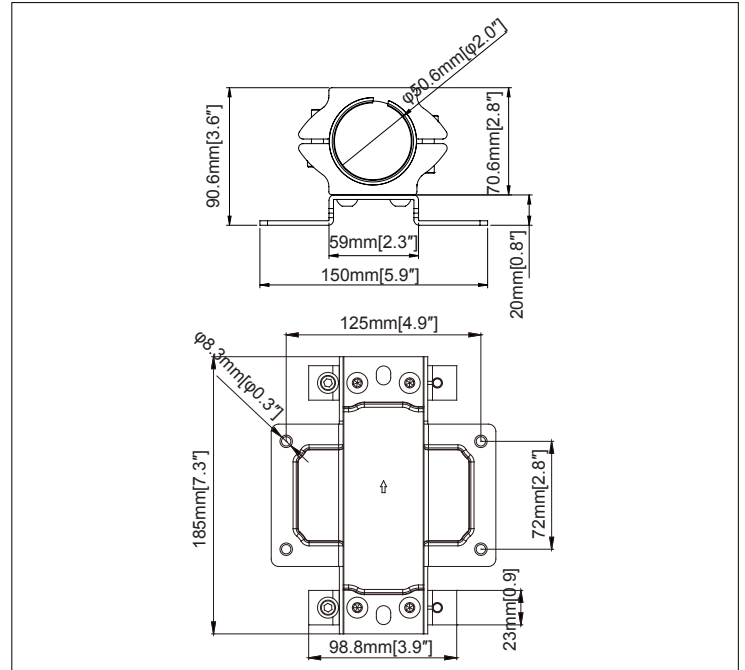

PRODUCT DIMENSIONS

COMPONENT CHECKLIST

Item	Name	QTY
A	Rail-Pole Plate	1
B	M8 x 10mm Screw	4
C	M8 Sliding Nut	4
D	5mm Allen key	1
E	6mm Allen key	1

M Pro Series - Pole Clamp

Scan for info!

EAN: 7350073733668

INSTALLATION INSTRUCTION